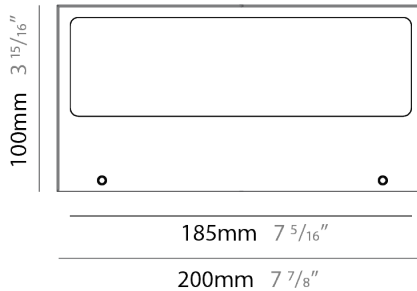

1. To build a product code in our configurator select the specify button on the base model # product page
2. To build a manual product code on this datasheet choose from the options listed below in blue font and add the suffix to the base model #

GENERAL

Series: Mini Special
Brand: Platek
Division: Exterior
Mounting Type: Surface
Mounting Location: Wall
Subcategory: Wall Effect

PHYSICAL

Shape: Rectangle
Length (mm): 200
Length (in): 7 7/8
Height (mm): 100
Depth (mm): 100
Height (in): 3 15/16
Depth (in): 3 15/16
Light Distribution: Direct / Indirect
Weight (kg): 1.6
Weight (lbs): 3.53
Diffuser: Clear tempered glass / Diffused Sandblasted Glass
Fixture Finish: [BLK / WHI / GRY / COR / ANT / BRZ](#)
Fixture Material: Aluminum Die Cast

ELECTRICAL

Lamp Type: LED
Input Wattage (W): 21
Total Output Wattage (W): 16
Dimming: Non-Dimmable
Driver Included: Yes
Driver Location: Integrated
Driver Type: Constant Current - 120Vac
Driver Class: Class 2
Input Voltage (V): 120 - 277
Constant Current (MA): 700
Upon Request: Remote: 0-10Vdc dimming / Phase dimming / Non-dimming 120/277Vac

LED

Color Temperature (°K): [3000 / 4000](#)
Max. Delivered Lumen (lm): 1770 / 1840
Nominal Lumen (lm): 2080 / 2160
CRI: >80 CRI
Lamp Life (hrs): 60000

OPTICAL

Optic°: [2 Openings](#)

RATINGS AND CERTIFICATIONS

Certified By: Certified for North American Standards
IP rating: IP65
IK Rating: IK05

PROJECT
TYPE
SPECIFIER
QUANTITY
DATE