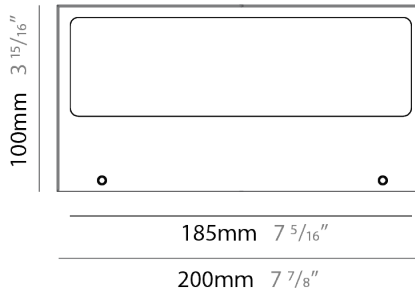

1. To build a product code in our configurator select the specify button on the base model # product page
2. To build a manual product code on this datasheet choose from the options listed below in blue font and add the suffix to the base model #

GENERAL

Series: Mini Special
Brand: Platek
Division: Exterior
Mounting Type: Surface
Mounting Location: Wall
Subcategory: Wall Effect

PHYSICAL

Shape: Rectangle
Length (mm): 200
Length (in): 7 7/8
Height (mm): 100
Depth (mm): 100
Height (in): 3 15/16
Depth (in): 3 15/16
Light Distribution: Direct
Weight (kg): 1.6
Weight (lbs): 3.53
Diffuser: Clear tempered glass / Diffused Sandblasted Glass
Fixture Finish: [BLK / WHI / GRY / COR / ANT / BRZ](#)
Fixture Material: Aluminum Die Cast

ELECTRICAL

Lamp Type: LED
Input Wattage (W): 10 / 19.5
Total Output Wattage (W): 8 / 18
Dimming: Non-Dimming / Phase Dimming (120vac Only)
Driver Included: Yes
Driver Location: Integrated
Driver Type: Constant Current - 120 / 277Vac
Driver Class: Class 2
Input Voltage (V): 120 - 277
Constant Current (MA): 700
Upon Request: Remote: 0-10Vdc dimming

LED

Number of LEDs: 1 / 4
Color Temperature (°K): [3000 / 4000](#)
Max. Delivered Lumen (lm): 910 / 945
Nominal Lumen (lm): 1040 / 1080
CRI: >80 CRI
Lamp Life (hrs): 60000

OPTICAL

Optic°: [1 Opening](#)

RATINGS AND CERTIFICATIONS

Certified By: Certified for North American Standards
IP rating: IP65
IK Rating: IK05
Bug Rating: B1 U4 G0

PROJECT
TYPE
SPECIFIER
QUANTITY
DATE