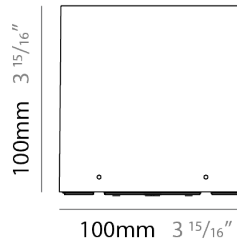

1. To build a product code in our configurator select the specify button on the base model # product page
2. To build a manual product code on this datasheet choose from the options listed below in blue font and add the suffix to the base model #

GENERAL

Series: Mini Special
Brand: Platek
Division: Exterior
Mounting Type: Surface
Mounting Location: Wall
Subcategory: Wall Effect

PHYSICAL

Shape: Rectangle
Length (mm): 200
Length (in): 7 7/8
Height (mm): 100
Depth (mm): 100
Height (in): 3 15/16
Depth (in): 3 15/16
Light Distribution: Direct
Weight (kg): 1.6
Weight (lbs): 3.53
Diffuser: Clear tempered glass / Diffused Sandblasted Glass
Fixture Finish: [BLK / WHI / GRY / COR / ANT / BRZ](#)
Fixture Material: Aluminum Die Cast

ELECTRICAL

Lamp Type: LED
Input Wattage (W): 10 / 19.5
Total Output Wattage (W): 8 / 18
Dimming: Non-Dimming / Phase Dimming (120vac Only)
Driver Included: Yes
Driver Location: Integrated
Driver Type: Constant Current - 120 / 277Vac
Driver Class: Class 2
Input Voltage (V): 120 - 277
Constant Current (MA): 700
Upon Request: Remote: 0-10Vdc dimming

LED

Number of LEDs: 1 / 4
Color Temperature (°K): [3000 / 4000](#)
Max. Delivered Lumen (lm): 910 / 945
Nominal Lumen (lm): 1040 / 1080
CRI: >80 CRI
Lamp Life (hrs): 60000

OPTICAL

Optic°: [1 Opening](#)

RATINGS AND CERTIFICATIONS

Certified By: Certified for North American Standards
IP rating: IP65
IK Rating: IK05
Bug Rating: B1 U4 G0

PROJECT
TYPE
SPECIFIER
QUANTITY
DATE