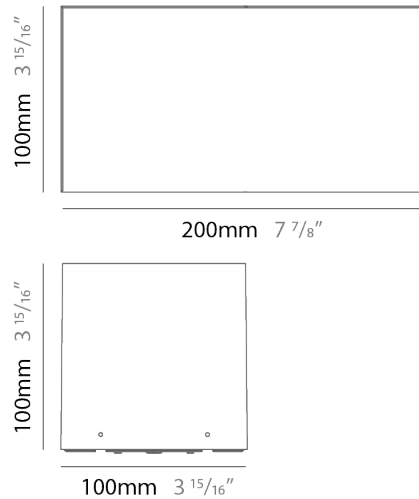

GENERAL

Series: Mini Special
Brand: Platek
Division: Exterior
Mounting Type: Surface
Mounting Location: Ceiling
Subcategory: Downlight

PHYSICAL

Shape: Rectangle
Length (mm): 200
Length (in): 7 ⁷/₈
Width (mm): 100
Width (in): 3 ¹⁵/₁₆
Height (mm): 100
Height (in): 3 ¹⁵/₁₆
Light Distribution: Direct
Diffuser: Clear tempered glass / Diffused Sandblasted Glass
Fixture Finish: [BLK](#) / [WHI](#) / [GRY](#) / [COR](#) / [ANT](#) / [BRZ](#)
Fixture Material: Aluminum Die Cast

ELECTRICAL

Lamp Type: LED
Input Wattage (W): 11
Total Output Wattage (W): 8
Dimming: Non-Dimmable
Driver Included: Yes
Driver Location: Integrated
Driver Type: Constant Current - 120Vac
Driver Class: Class 2
Input Voltage (V): 120 - 277
Constant Current (MA): 700
Upon Request: (Not included - see components [IP65 or higher enclosure to be supplied by others]) Remote: 0-10Vdc dimming / Integral: Phase dimming 120Vac / Non-dimming 120/277Vac

LED

Color Temperature (°K): [3000](#) / [4000](#)
Max. Delivered Lumen (lm): 770 / 800
Nominal Lumen (lm): 1040 / 1080
CRI: >80 CRI
Lamp Life (hrs): 60000

OPTICAL

Optic°: [Transparent](#) / [Diffused](#)

RATINGS AND CERTIFICATIONS

Certified By: Certified for North American Standards
IP rating: IP65
IK Rating: IK05
Bug Rating: B1 U1 G0

PROJECT
TYPE
SPECIFIER
QUANTITY
DATE