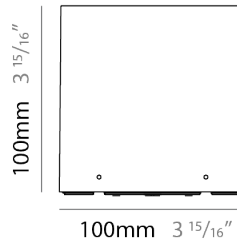

1. To build a product code in our configurator select the specify button on the base model # product page
2. To build a manual product code on this datasheet choose from the options listed below in blue font and add the suffix to the base model #

GENERAL

Series: Mini Special
Brand: Platek
Division: Exterior
Mounting Type: Surface
Mounting Location: Wall
Subcategory: Wall Effect

PHYSICAL

Shape: Rectangle
Length (mm): 200
Length (in): 7 7/8
Height (mm): 100
Depth (mm): 100
Height (in): 3 15/16
Depth (in): 3 15/16
Light Distribution: Direct / Indirect
Weight (kg): 1.6
Weight (lbs): 3.53
Diffuser: Clear tempered glass / Diffused Sandblasted Glass
Fixture Finish: [BLK / WHI / GRY / COR / ANT / BRZ](#)
Fixture Material: Aluminum Die Cast

ELECTRICAL

Lamp Type: LED
Input Wattage (W): 21
Total Output Wattage (W): 16
Dimming: Non-Dimmable
Driver Included: Yes
Driver Location: Integrated
Driver Type: Constant Current - 120Vac
Driver Class: Class 2
Input Voltage (V): 120 - 277
Constant Current (MA): 700
Upon Request: Remote: 0-10Vdc dimming / Phase dimming / Non-dimming 120/277Vac

LED

Color Temperature (°K): [3000 / 4000](#)
Max. Delivered Lumen (lm): 1770 / 1840
Nominal Lumen (lm): 2080 / 2160
CRI: >80 CRI
Lamp Life (hrs): 60000

OPTICAL

Optic°: [2 Openings](#)

RATINGS AND CERTIFICATIONS

Certified By: Certified for North American Standards
IP rating: IP65
IK Rating: IK05

PROJECT
TYPE
SPECIFIER
QUANTITY
DATE